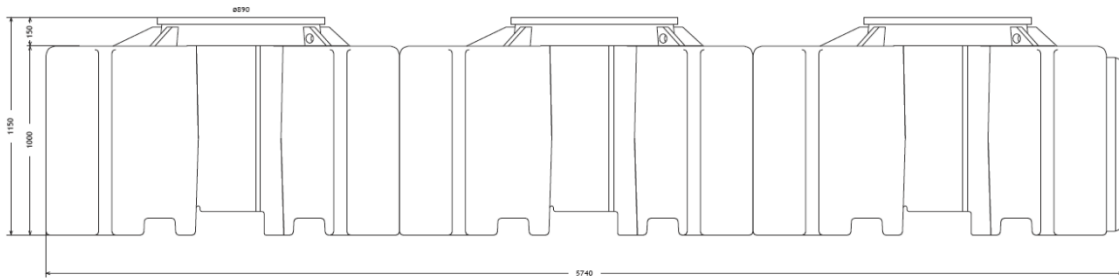

BIOLOGICAL SEPTIC TANK

GD 6 000

BIO-FILL