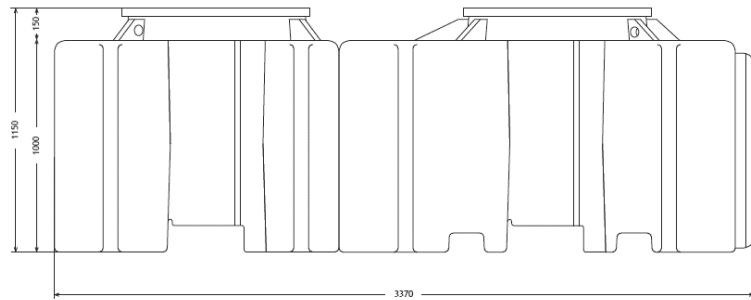

BIOLOGICAL SEPTIC TANK

GD 3 000

BIO-FILL

BIO-FILL

ADVANTAGES

- Easy installation
- Odour – free
- Includes BIO-FILL for anaerobic digestion
- Efficiency: 70%
- No energy needed

HDPE

MODEL	L length (mm)	I width (mm)	H height (mm)	DN (mm)	Capacity (liters)	Weight (kg)
GD 3000	2855	1200	1150	110	3000	160

BIOLOGICAL SEPTIC TANK

GD 3 500

BIO-FILL

BIO-FILL

ADVANTAGES

- Easy installation
- Odour – free
- Includes BIO-FILL for anaerobic digestion
- Efficiency: 70%
- No energy needed

HDPE

MODEL	L lenght (mm)	I width (mm)	H height (mm)	DN (mm)	Capacity (liters)	Weight (kg)
GD 3500	3370	1200	1150	110	3500	170