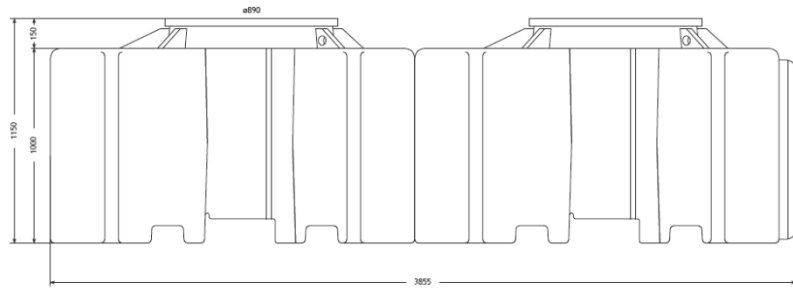

BIOLOGICAL SEPTIC TANK

GD 3 500

BIO-FILL

BIO-FILL

ADVANTAGES

- Easy installation
- Odour – free
- Includes BIO-FILL for anaerobic digestion
- Efficiency: 70%
- No energy needed

HDPE

MODEL	L lenght (mm)	I width (mm)	H height (mm)	DN (mm)	Capacity (liters)	Weight (kg)
GD 3500	3370	1200	1150	110	3500	170

BIOLOGICAL SEPTIC TANK

GD 4 000

BIO-FILL

BIO-FILL

ADVANTAGES

- Easy installation
- Odour – free
- Includes BIO-FILL for anaerobic digestion
- Efficiency: 70%
- No energy needed

HDPE

MODEL	L lenght (mm)	I width (mm)	H height (mm)	DN (mm)	Capacity (liters)	Weight (kg)
GD 4000	3855	1200	1150	160	4000	180