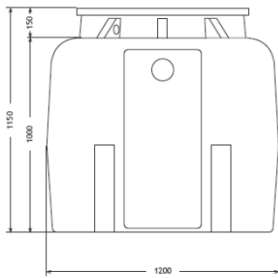

BIOLOGICAL SEPTIC TANK

GD 3 500

BIO-FILL

BIO-FILL

ADVANTAGES

- Easy installation
- Odour – free
- Includes BIO-FILL for anaerobic digestion
- Efficiency: 70%
- No energy needed

HDPE

MODEL	L lenght (mm)	I width (mm)	H height (mm)	DN (mm)	Capacity (liters)	Weight (kg)
GD 3500	3370	1200	1150	110	3500	170

BIOLOGICAL SEPTIC TANK

GD 4 000

BIO-FILL

BIO-FILL

ADVANTAGES

- Easy installation
- Odour – free
- Includes BIO-FILL for anaerobic digestion
- Efficiency: 70%
- No energy needed

HDPE

MODEL	L lenght (mm)	I width (mm)	H height (mm)	DN (mm)	Capacity (liters)	Weight (kg)
GD 4000	3855	1200	1150	160	4000	180