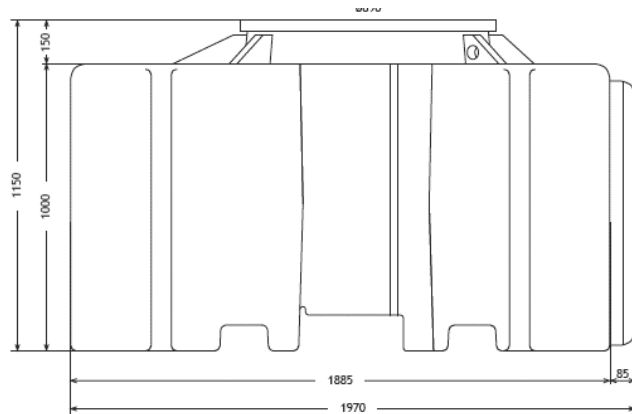

BIOLOGICAL SEPTIC TANK

GD 1 500

BIO-FILL

BIO-FILL

ADVANTAGES

- Easy installation
- Odour – free
- Includes BIO-FILL for anaerobic digestion
- Efficiency: 70%
- No energy needed

HDPE

MODEL	L length (mm)	I width (mm)	H height (mm)	DN (mm)	Capacity (liters)	Weight (kg)
GD 1500	1485	1200	1150	110	1500	80

BIOLOGICAL SEPTIC TANK

GD 2 000

BIO-FILL

BIO-FILL

ADVANTAGES

- Easy installation
- Odour – free
- Includes BIO-FILL for anaerobic digestion
- Efficiency: 70%
- No energy needed

HDPE

MODEL	L length (mm)	I width (mm)	H height (mm)	DN (mm)	Capacity (liters)	Weight (kg)
GD 2000	1970	1200	1150	110	2000	90