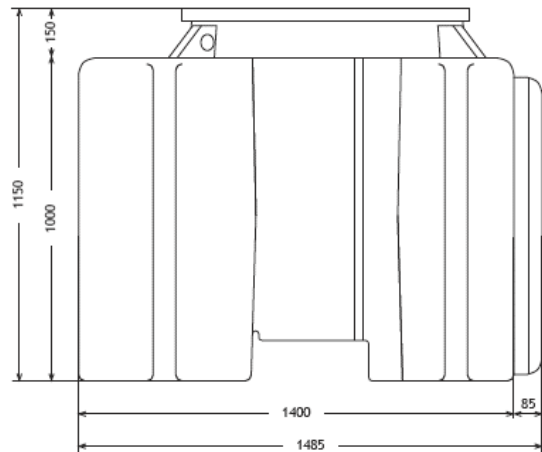

BIOLOGICAL SEPTIC TANK

GD 1 500

BIO-FILL

BIO-FILL

ADVANTAGES

- Easy installation
- Odour – free
- Includes BIO-FILL for anaerobic digestion
- Efficiency: 70%
- No energy needed

HDPE

MODEL	L length (mm)	I width (mm)	H height (mm)	DN (mm)	Capacity (liters)	Weight (kg)
GD 1500	1485	1200	1150	110	1500	80

BIOLOGICAL SEPTIC TANK

GD 2 000

BIO-FILL

BIO-FILL

ADVANTAGES

- Easy installation
- Odour – free
- Includes BIO-FILL for anaerobic digestion
- Efficiency: 70%
- No energy needed

HDPE

MODEL	L length (mm)	I width (mm)	H height (mm)	DN (mm)	Capacity (liters)	Weight (kg)
GD 2000	1970	1200	1150	110	2000	90

BIOLOGICAL SEPTIC TANK

GD 3 000

BIO-FILL

BIO-FILL

ADVANTAGES

- Easy installation
- Odour – free
- Includes BIO-FILL for anaerobic digestion
- Efficiency: 70%
- No energy needed

HDPE

MODEL	L length (mm)	I width (mm)	H height (mm)	DN (mm)	Capacity (liters)	Weight (kg)
GD 3000	2855	1200	1150	110	3000	160