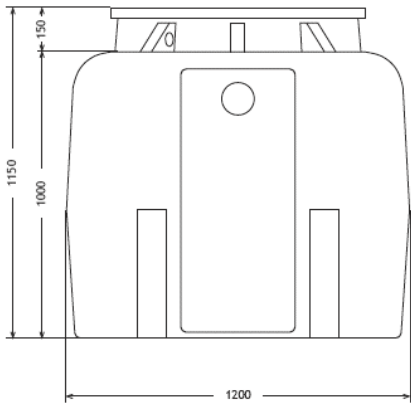

BIOLOGICAL SEPTIC TANK

GD 1 500

BIO-FILL

BIO-FILL

ADVANTAGES

- Easy installation
- Odour – free
- Includes BIO-FILL for anaerobic digestion
- Efficiency: 70%
- No energy needed

HDPE

MODEL	L length (mm)	I width (mm)	H height (mm)	DN (mm)	Capacity (liters)	Weight (kg)
GD 1500	1485	1200	1150	110	1500	80

BIOLOGICAL SEPTIC TANK

GD 2 000

BIO-FILL

BIO-FILL

ADVANTAGES

- Easy installation
- Odour – free
- Includes BIO-FILL for anaerobic digestion
- Efficiency: 70%
- No energy needed

HDPE

MODEL	L length (mm)	I width (mm)	H height (mm)	DN (mm)	Capacity (liters)	Weight (kg)
GD 2000	1970	1200	1150	110	2000	90

BIOLOGICAL SEPTIC TANK

GD 3 000

BIO-FILL

BIO-FILL

ADVANTAGES

- Easy installation
- Odour – free
- Includes BIO-FILL for anaerobic digestion
- Efficiency: 70%
- No energy needed

HDPE

MODEL	L length (mm)	I width (mm)	H height (mm)	DN (mm)	Capacity (liters)	Weight (kg)
GD 3000	2855	1200	1150	110	3000	160