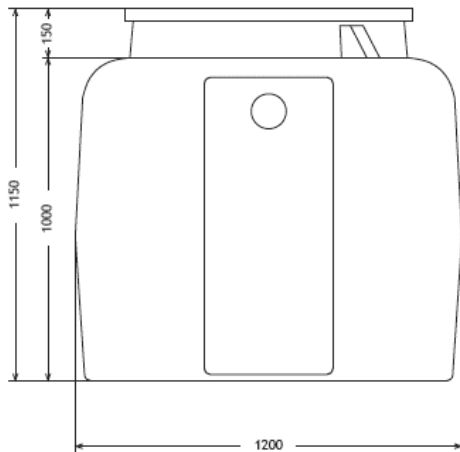

BIOLOGICAL SEPTIC TANK

GD 1 500

BIO-FILL

BIO-FILL

ADVANTAGES

- Easy installation
- Odour – free
- Includes BIO-FILL for anaerobic digestion
- Efficiency: 70%
- No energy needed

HDPE

MODEL	L length (mm)	I width (mm)	H height (mm)	DN (mm)	Capacity (liters)	Weight (kg)
GD 1500	1485	1200	1150	110	1500	80

BIOLOGICAL SEPTIC TANK

GD 2 000

BIO-FILL

BIO-FILL

ADVANTAGES

- Easy installation
- Odour – free
- Includes BIO-FILL for anaerobic digestion
- Efficiency: 70%
- No energy needed

HDPE

MODEL	L length (mm)	I width (mm)	H height (mm)	DN (mm)	Capacity (liters)	Weight (kg)
GD 2000	1970	1200	1150	110	2000	90