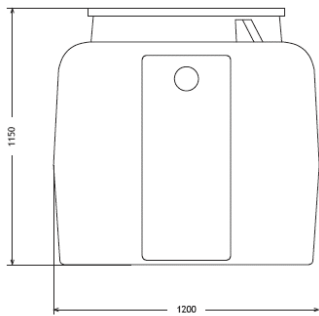

BIOLOGICAL SEPTIC TANK

GD 2 000

BIO-FILL

BIO-FILL

ADVANTAGES

- Easy installation
- Odour – free
- Includes BIO-FILL for anaerobic digestion
- Efficiency: 70%
- No energy needed

HDPE

MODEL	L length (mm)	I width (mm)	H height (mm)	DN (mm)	Capacity (liters)	Weight (kg)
GD 2000	1970	1200	1150	110	2000	90

BIOLOGICAL SEPTIC TANK

GD 3 000

BIO-FILL

BIO-FILL

ADVANTAGES

- Easy installation
- Odour – free
- Includes BIO-FILL for anaerobic digestion
- Efficiency: 70%
- No energy needed

HDPE

MODEL	L length (mm)	I width (mm)	H height (mm)	DN (mm)	Capacity (liters)	Weight (kg)
GD 3000	2855	1200	1150	110	3000	160