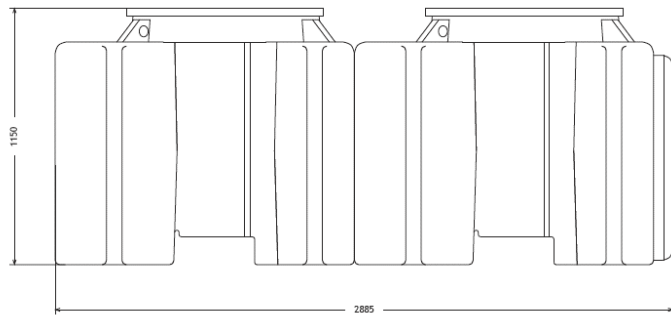

BIOLOGICAL SEPTIC TANK

GD 2 000

BIO-FILL

BIO-FILL

ADVANTAGES

- Easy installation
- Odour – free
- Includes BIO-FILL for anaerobic digestion
- Efficiency: 70%
- No energy needed

HDPE

MODEL	L length (mm)	I width (mm)	H height (mm)	DN (mm)	Capacity (liters)	Weight (kg)
GD 2000	1970	1200	1150	110	2000	90

BIOLOGICAL SEPTIC TANK

GD 3 000

BIO-FILL

BIO-FILL

ADVANTAGES

- Easy installation
- Odour – free
- Includes BIO-FILL for anaerobic digestion
- Efficiency: 70%
- No energy needed

HDPE

MODEL	L length (mm)	I width (mm)	H height (mm)	DN (mm)	Capacity (liters)	Weight (kg)
GD 3000	2855	1200	1150	110	3000	160

BIOLOGICAL SEPTIC TANK

GD 3 500

BIO-FILL

BIO-FILL

ADVANTAGES

- Easy installation
- Odour – free
- Includes BIO-FILL for anaerobic digestion
- Efficiency: 70%
- No energy needed

HDPE

MODEL	L lenght (mm)	I width (mm)	H height (mm)	DN (mm)	Capacity (liters)	Weight (kg)
GD 3500	3370	1200	1150	110	3500	170