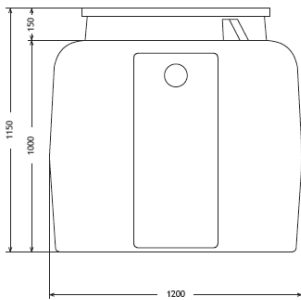

BIOLOGICAL SEPTIC TANK

GD 3 000

BIO-FILL

BIO-FILL

ADVANTAGES

- Easy installation
- Odour – free
- Includes BIO-FILL for anaerobic digestion
- Efficiency: 70%
- No energy needed

HDPE

MODEL	L length (mm)	I width (mm)	H height (mm)	DN (mm)	Capacity (liters)	Weight (kg)
GD 3000	2855	1200	1150	110	3000	160

BIOLOGICAL SEPTIC TANK

GD 3 500

BIO-FILL

BIO-FILL

ADVANTAGES

- Easy installation
- Odour – free
- Includes BIO-FILL for anaerobic digestion
- Efficiency: 70%
- No energy needed

HDPE

MODEL	L lenght (mm)	I width (mm)	H height (mm)	DN (mm)	Capacity (liters)	Weight (kg)
GD 3500	3370	1200	1150	110	3500	170